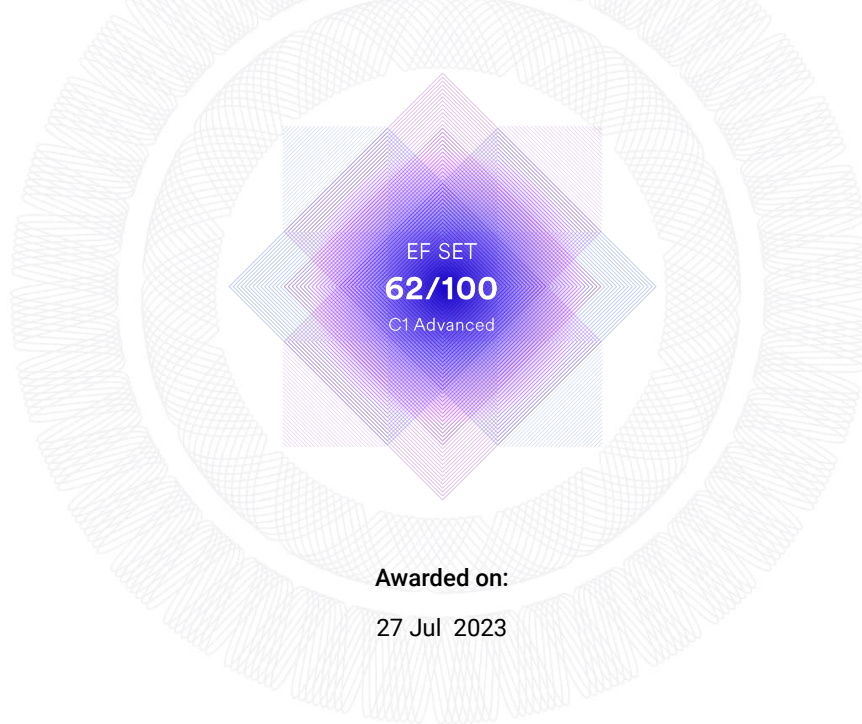

This is to certify that

Coto Augusto

has successfully completed the EF SET Certificate
and has earned the English level:

Awarded on:

27 Jul 2023

Understanding the results

EF SET	1-30	31-40	41-50	51-60	61-70	71-100
CEFR	A1 Beginner	A2 Elementary	B1 Intermediate	B2 Upper Intermediate	C1 Advanced	C2 Proficient

Your level of English is **62/100** on the EF SET score scale and **C1 Advanced** according to the Common European Framework of Reference (CEFR). This score is calculated as an average of your reading and listening scores